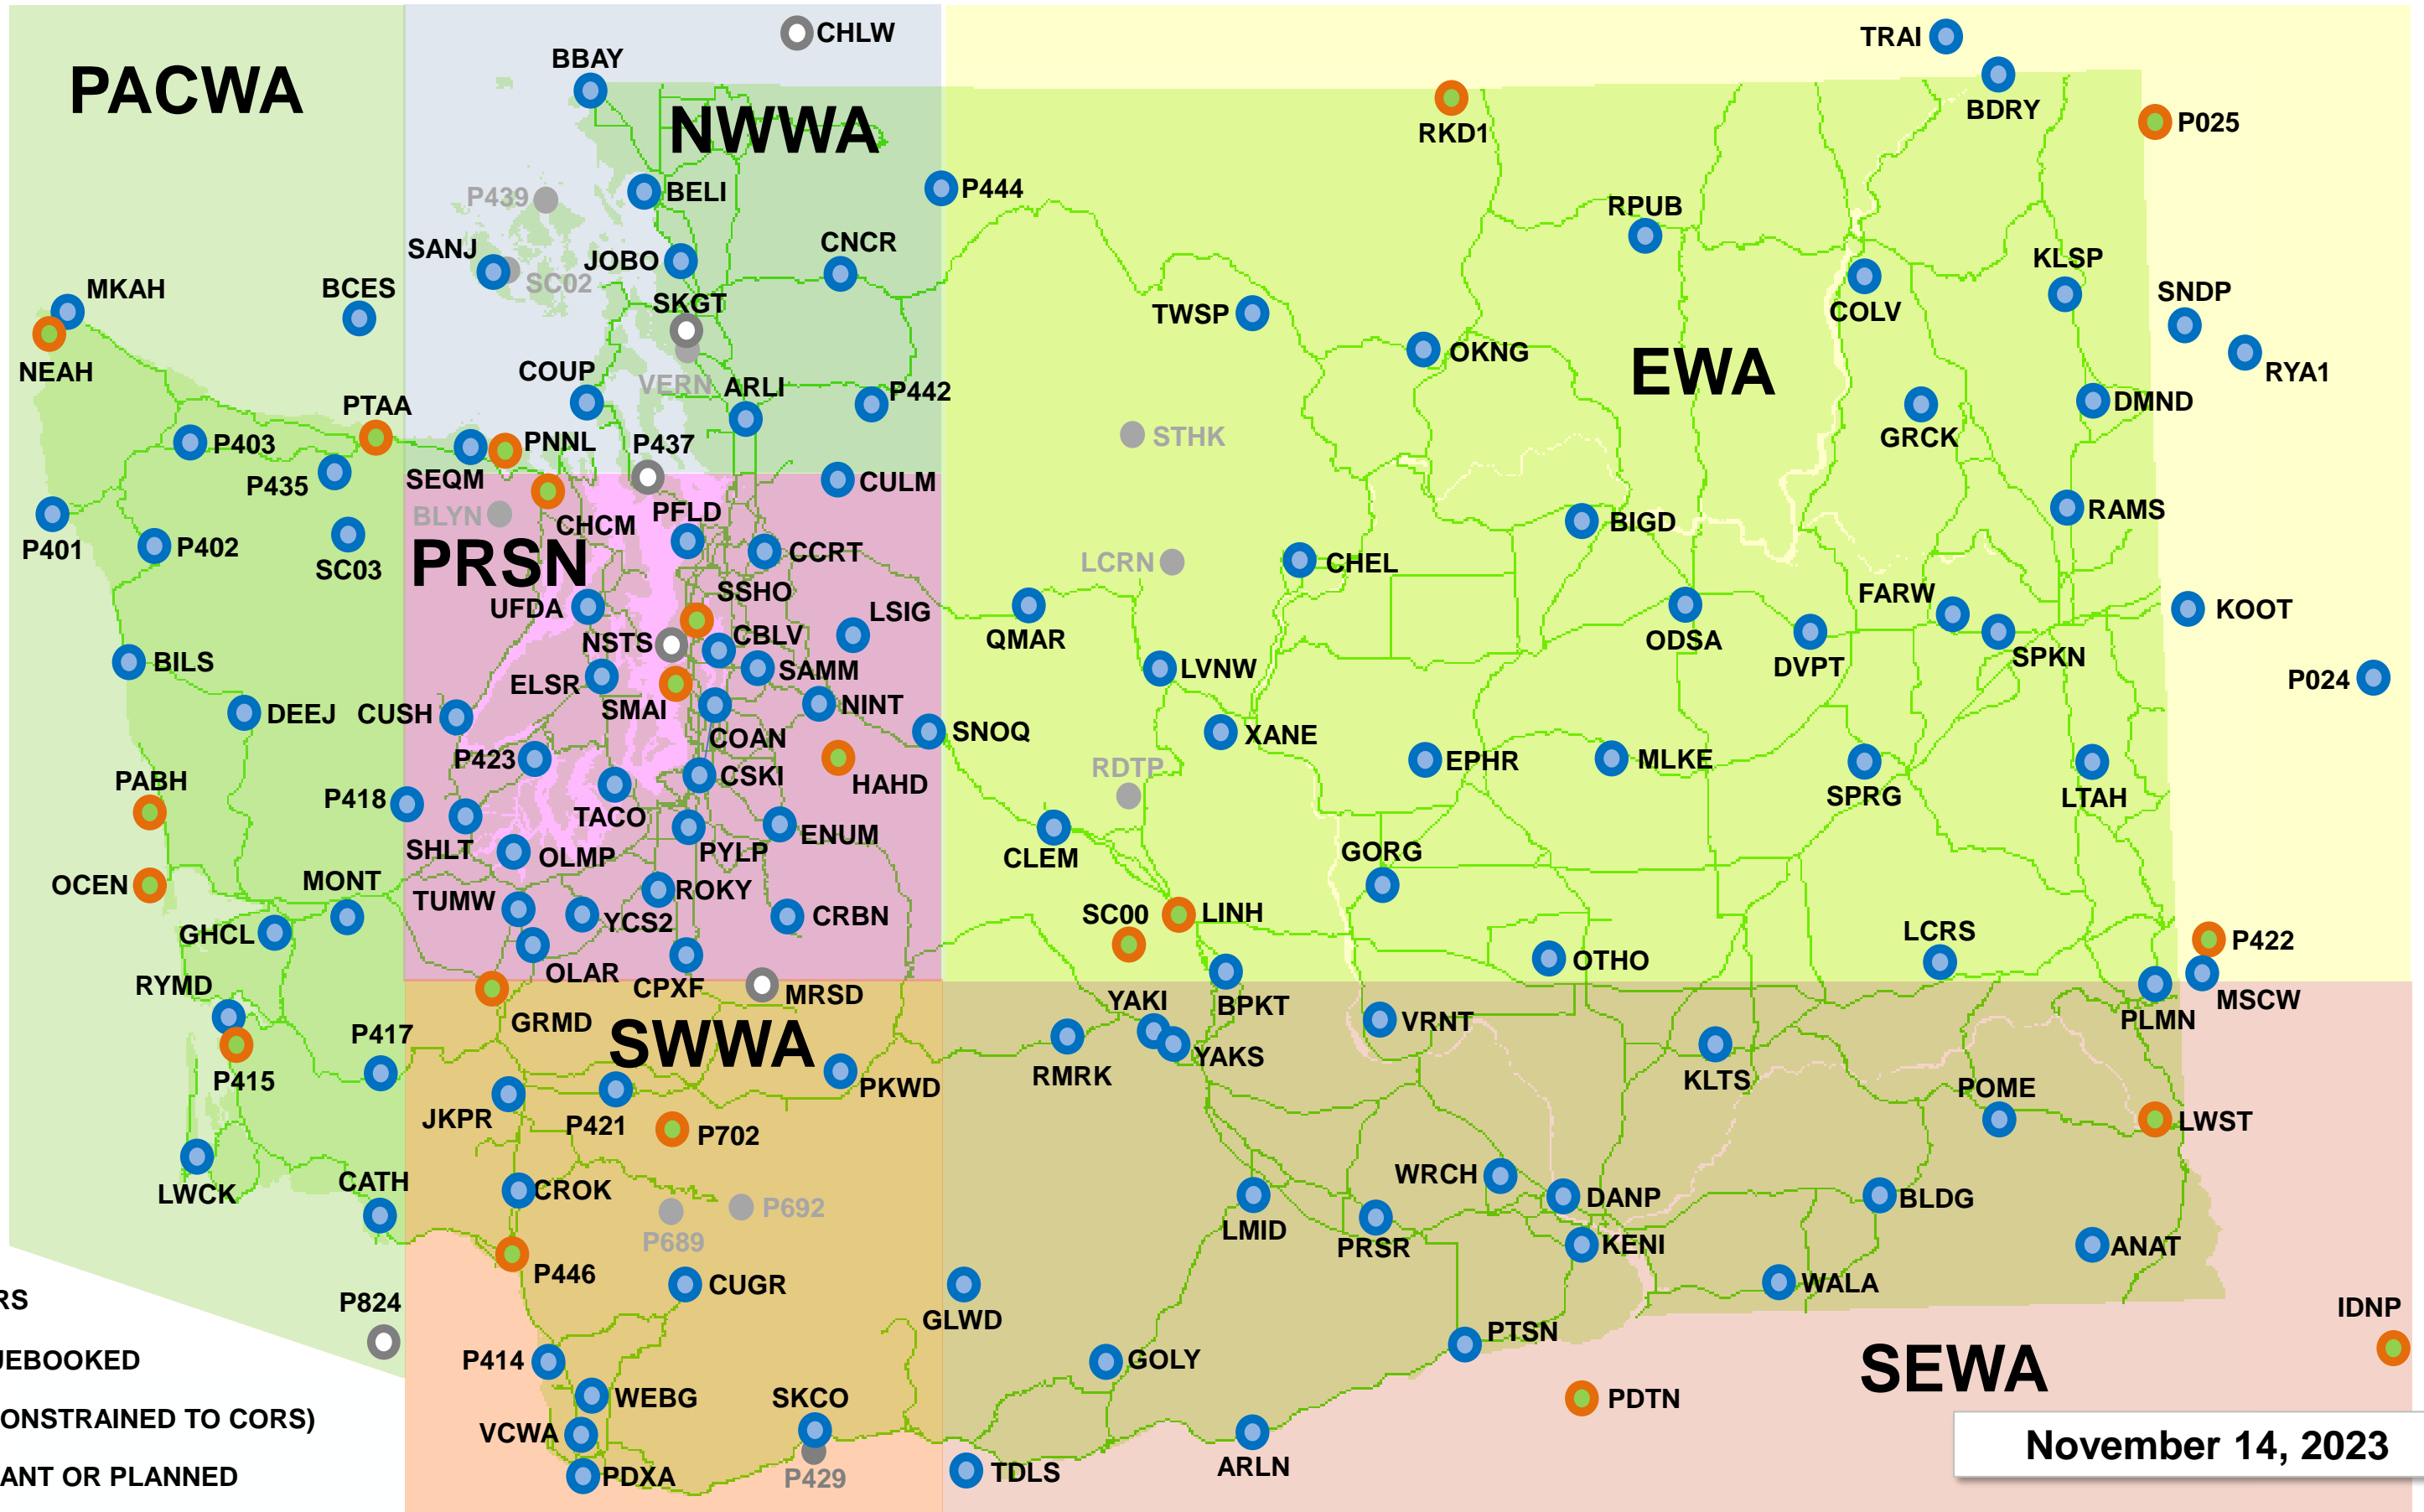

# Washington State Reference Network

- NGS CORS
- NGS BLUEBOOKED
- WSRN (CONSTRAINED TO CORS)
- REDUNDANT OR PLANNED

**Network Mountpoints Guide:** *[subnet] + [solution] + [format]*  
 Example: SEWAVRSRTCM3 = SEWA subnet, VRS, RtcM3.1

**Single-base Mountpoints Guide:** *[station code] + [format]*  
 Examples: SSHO (CMR+), SSHO3 (RTCM3.1), SSHO\_MSM (RTCM3.2-MSM)

**Formats Guide:** CMR+ = GPS+Glonass only. RTCM3.1 = GPS+Glonass only. MSM or CMRx = GPS+Glonass+Galileo+Beidou